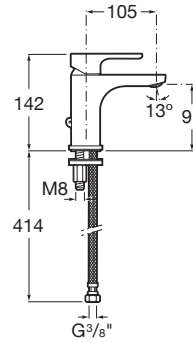

L20

Basin mixer with chain connector, Cold Start, XL handle

TECHNICAL DRAWINGS

FEATURES

- Aerator type: Coin slot
- Application: Basin
- Cold water starts in the central position to save energy
- Faucet type: Single-lever
- Flexible supply hoses included
- Flow rate (l/min - 3 bar): 5
- Handle position: Top
- Installation type: Deck-mounted
- Type of cartridge: Ceramic Disc
- Waste type: With chain connector
- Water and energy-saving
- With chain connector

EverShine

SoftTurn®

L20

Simply contemporary. This is a brassware_x000D_ collection, whose simple, contemporary and intuitive lines make it a perfect fit for any bathroom space. L20 forms part of Roca's innovative brassware collections that turn on frontally with cold water.