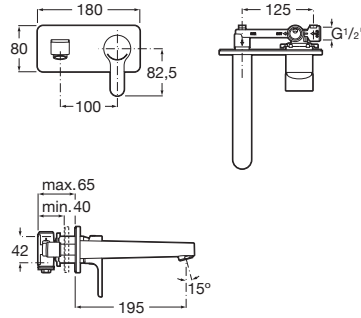

L20

Built-in basin mixer, Cold Start

TECHNICAL DRAWINGS

FEATURES

Acoustic level (dB): Group 1 (Up to 20 dB)

Aerator type: Fixed

Application: Basin

Faucet type: Single-lever

Faucet type (obsolete): Single-lever

Finish: Chrome

Fixed spout

Flow rate (l/min - 3 bar): 5

Installation type: Built-in

Spout position: Central

Sustainable product

Type of cartridge: Ceramic Disc

WarrantyDomesticUse: 5 years

Waste type: Waste not included

Water connection diameter: 1/2"

Water connection diameter (mm): 1

EverShine

SoftTurn®