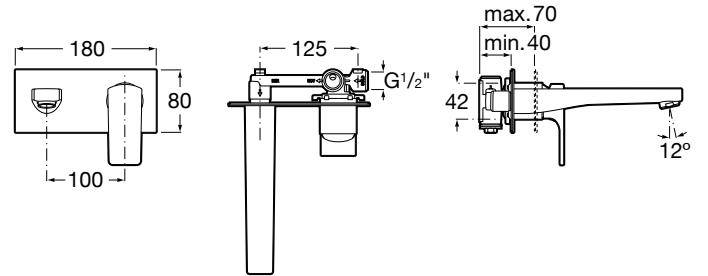

L90

Concealed basin mixer

TECHNICAL DRAWINGS

FEATURES

- Application: Basin
- Faucet type: Single-lever
- Handle position: Lateral
- Installation type: Built-in
- Waste type: Waste not included

COMPATIBLE WITH