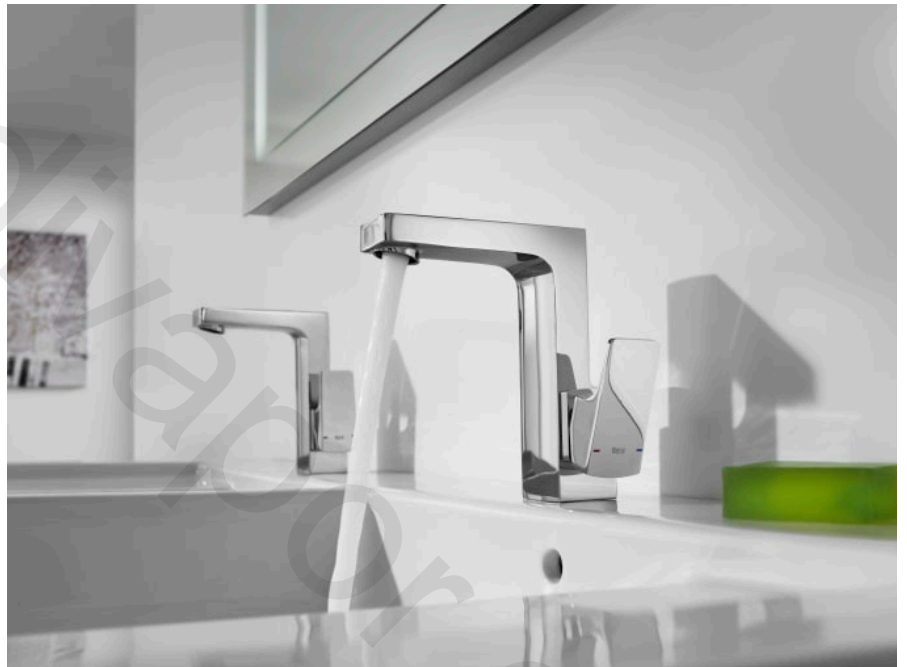

L90

Concealed basin mixer

TECHNICAL DRAWINGS

FEATURES

- Application: Basin
- Faucet type: Single-lever
- Handle position: Lateral
- Installation type: Built-in
- Waste type: Waste not included

COMPATIBLE WITH

L90

Committed to the perfection of a finish that whisks us away to a universe governed by technology. Angles, straight lines and planes follow one another in this collection. This collection is a singular style proposal, particularly recommended for those who love designs that are inspired by urban life.