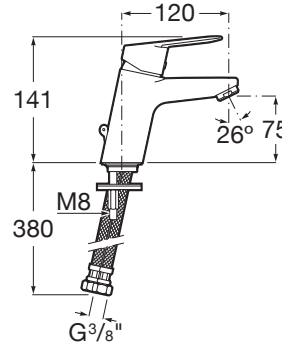

ALFA

Single lever basin mixer with chain connector,
Cold Start

TECHNICAL DRAWINGS

FEATURES

- Application: Basin
- Faucet type: Single-lever
- Finish: Chrome
- Flexible supply hoses included
- Flow rate (l/min - 3 bar): 5
- Installation type: Deck-mounted
- Waste type: With chain connector
- Water and energy-saving
- Water connection diameter: 3/8"