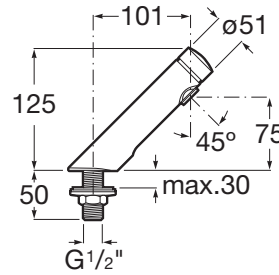

AVANT

Self-closing basin pillar faucet with push-button

TECHNICAL DRAWINGS

FEATURES

- Adjustable flow time
- Aerator type: Integrated
- Anti-vandal
- Application: Basin
- Brassware type: Simple tap
- Faucet type: Self-closing technology
- Finish: Chrome
- Flow rate (l/min - 3 bar): 3
- Installation type: Deck-mounted
- Push-button opening
- Recommended for public spaces
- Sustainable product
- Temperature control: Cold or pre-mixed water
- Water and energy-saving
- Water connection diameter: 1/2"