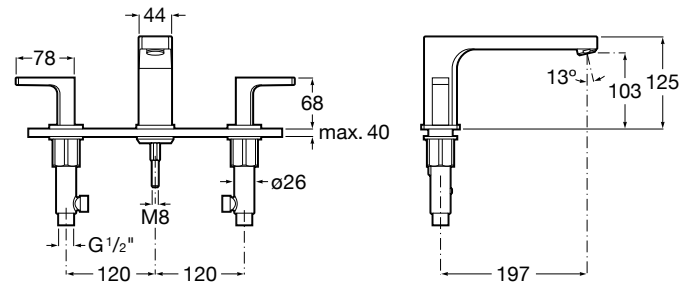

ESCUADRA

Deck-mounted basin mixer with pop-up waste

TECHNICAL DRAWINGS

FEATURES

Application: Basin

Faucet type: Twin-lever

Installation type: Deck-mounted