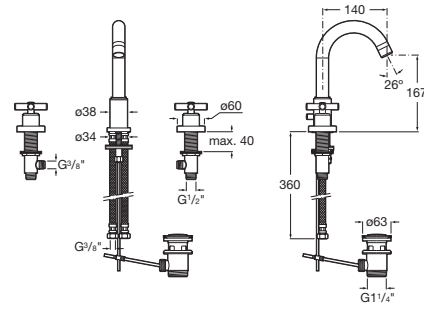

LOFT

Basin mixer with central swivel spout and pop-up waste

TECHNICAL DRAWINGS

FEATURES

- Aerator type: Integrated
- Application: Basin
- Faucet type: Twin-lever
- Finish: Chrome
- Flexible supply hoses included
- Installation type: Deck-mounted
- Pop-up waste
- Spout position: Central
- Twin lever control: 1/2 Turn