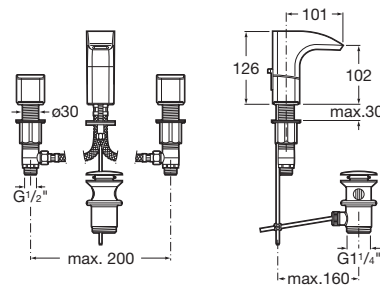

THESIS

Deck-mounted 3-hole basin mixer, with pop-up waste

TECHNICAL DRAWINGS

FEATURES

- Aerator type: Integrated
- Application: Basin
- Faucet type: Twin-lever
- Finish: Chrome
- Flexible supply hoses included
- Installation type: Deck-mounted
- Pop-up waste
- Spout position: Central