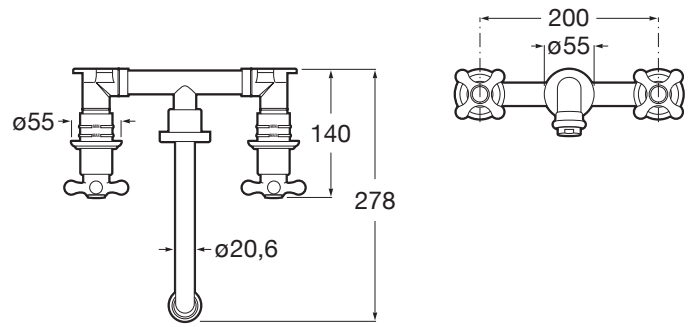

CARMEN

Built-in basin mixer with 3 holes

TECHNICAL DRAWINGS

FEATURES

Application: Basin

Faucet type: Twin-lever

Installation type: Built-in

Carmen