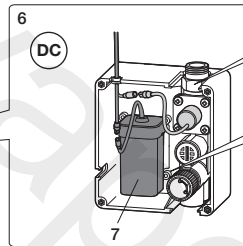

SPARE PARTS

UN AGUA
Single water supply

AC ⚡ A5A5709C00

DC 🔋 A5A5609C00

1	AG0103703R
2	AG0099007R
3	AG0103808R
4	× 2 A525020309
5	A525030303

6	AG0092807R
7	AG0089100R
8	AG0093003R
9	AG0092907R
10	AG0093407R