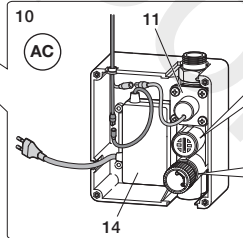

SPARE PARTS

UN AGUA
Single water supply

AC ⚡ A5A5709C00

DC 🔋 A5A5609C00

1	AG0103703R
2	AG0099007R
3	AG0103808R
4	× 2 A525020309
5	A525030303

6	AG0092807R
7	AG0089100R
8	AG0093003R
9	AG0092907R
10	AG0093407R