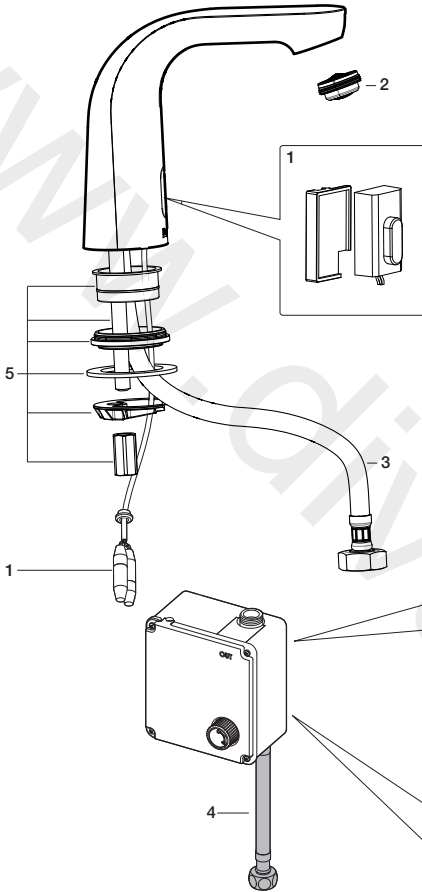

SPARE PARTS

UN AGUA
Single water supply

AC ⚡ A5A5709C00

DC 🔋 A5A5609C00

1	AG0103703R
2	AG0099007R
3	AG0103808R
4	× 2 A525020309
5	A525030303

6	AG0092807R
7	AG0089100R
8	AG0093003R
9	AG0092907R
10	AG0093407R

11	AG0093107R
12	AG0093207R
13	AG0093307R
14	AG0093507R