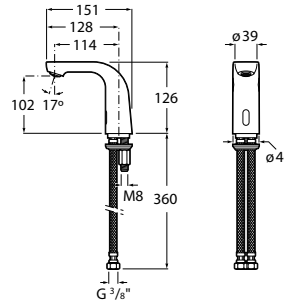

L20

Electronic basin faucet (one water) with flow limiter. Powered by four 1.5V LR6 (AA) alkaline batteries.

TECHNICAL DRAWINGS

FEATURES

- Aerator type: Coin slot
- Application: Basin
- Faucet type: Electronic technology
- Faucet type (obsolete): Electronic technology
- Finish: Chrome
- Flexible supply hoses included
- Flow rate (l/min - 3 bar): 5
- Installation type: Deck-mounted
- Maximum detection distance (cm): 13
- Power supply: Batteries
- Recommended for public spaces
- Spout length (mm): 151
- Sustainable product

## L20

Simply contemporary. This is a brassware\_x000D\_ collection, whose simple, contemporary and intuitive lines make it a perfect fit for any bathroom space. L20 forms part of Roca's innovative brassware collections that turn on frontally with cold water.