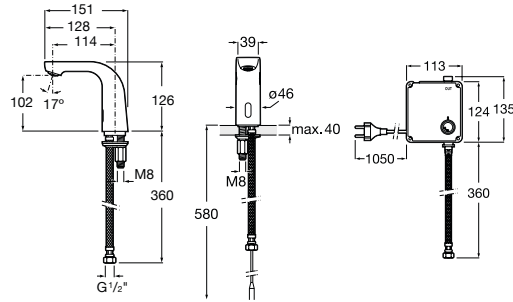

L20

Electronic mixer - mains operated

TECHNICAL DRAWINGS

FEATURES

- Aerator type: Coin slot
- Application: Basin
- Faucet type: Electronic technology
- Faucet type (obsolete): Electronic technology
- Finish: Chrome
- Flexible supply hoses included
- Flow rate (l/min - 3 bar): 5
- Installation type: Deck-mounted
- Maximum detection distance (cm): 13
- Operating voltage (V): 230
- Power supply: Mains operated
- Recommended for public spaces
- Spout length (mm): 151
- Sustainable product

Electronic technology

EverShine

COMPATIBLE WITH

Thermostatic mixing valve

001224567

www.divapor.com

L20

Simply contemporary. This is a brassware_x000D_ collection, whose simple, contemporary and intuitive lines make it a perfect fit for any bathroom space. L20 forms part of Roca's innovative brassware collections that turn on frontally with cold water.