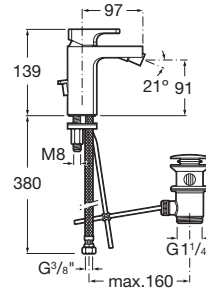

L90

Bidet mixer with pop-up waste

TECHNICAL DRAWINGS

FEATURES

- Application: Bidet
- Faucet type: Single-lever
- Finish: Chrome
- Flexible supply hoses included
- Flow rate (l/min - 3 bar): 8
- Handle position: Top
- Installation type: Deck-mounted
- Pop-up waste
- Type of cartridge: Ceramic Disc
- Waste type: Pop-up waste