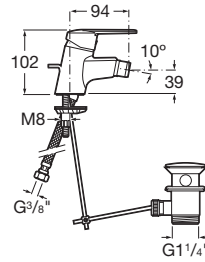

V2

Bidet mixer with pop-up waste

TECHNICAL DRAWINGS

FEATURES

- Application: Bidet
- Faucet type: Single-lever
- Finish: Chrome
- Flexible supply hoses included
- Handle position: Top
- Installation type: Deck-mounted
- Pop-up waste
- Waste type: Pop-up waste