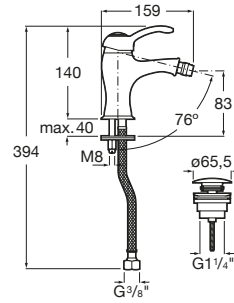

## TECHNICAL DRAWINGS

## FEATURES

- Application: Bidet
- Click-clack waste
- Diverter-flow regulator
- Faucet type: Single-lever
- Finish: Chrome
- Fixed spout
- Flexible supply hoses included
- Handle position: Top
- Installation type: Deck-mounted
- Spout position: Central
- Type of cartridge: Ceramic Disc
- Waste type: Click-clack waste
- Water connection diameter: 3/8"