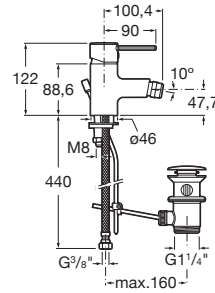

TARGA

Bidet mixer with pop-up waste

TECHNICAL DRAWINGS

FEATURES

- Application: Bidet
- Faucet type: Single-lever
- Finish: Chrome
- Flexible supply hoses included
- Handle position: Top
- Installation type: Deck-mounted
- Pop-up waste
- Waste type: Pop-up waste