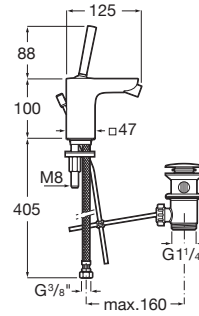

PALS

Single lever bidet mixer with pop-up waste

TECHNICAL DRAWINGS

FEATURES

- Application: Bidet
- Faucet type: Single-lever
- Finish: Chrome
- Handle position: Top
- Installation type: Deck-mounted
- Pop-up waste