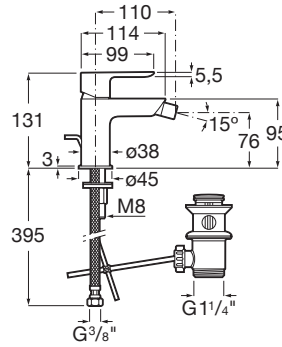

CALA

Single lever bidet mixer with pop-up waste

TECHNICAL DRAWINGS

FEATURES

- Application: Bidet
- Faucet type: Single-lever
- Finish: Chrome
- Flexible supply hoses included
- Installation type: Deck-mounted
- Waste type: Pop-up waste
- Water connection diameter: 3/8"

EverShine

SoftTurn®

Cala

The essence of Cala's design is demonstrated in a slim body of only 38mm and its flat rectangular handle, in perfect harmony with the shape of the spout; the ultimate blend of visual elements combined for optimal proportion and style. This comprehensive collection features a range of basin taps, bath shower mixers and bidet options.