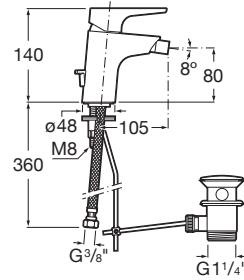

ATLAS

Bidet mixer with pop-up waste

TECHNICAL DRAWINGS

FEATURES

- Application: Bidet
- Faucet type: Single-lever
- Finish: Chrome
- Flexible supply hoses included
- Flow rate (l/min - 3 bar): 8
- Handle position: Top
- Installation type: Deck-mounted
- Pop-up waste
- Type of cartridge: Ceramic Disc
- Waste type: Pop-up waste

EverShine

SoftTurn®

Atlas

This faucet collection, which stands out for its elegance and versatility, includes flow limiters to 5 litres per minute as well as the Cold Start technology that guarantee greater water and energy savings. Also, with the aim of providing more comfort, the shower mixer can be equipped with a clip-on shelf, allowing you to have your showering essentials close to hand.