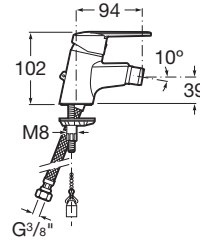

V2

Bidet mixer with chain connector

TECHNICAL DRAWINGS

FEATURES

- Application: Bidet
- Faucet type: Single-lever
- Finish: Chrome
- Flexible supply hoses included
- Handle position: Top
- Installation type: Deck-mounted
- Waste type: With chain connector
- With chain connector