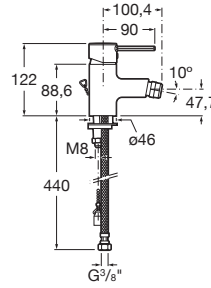

TARGA

Bidet mixer with retractable chain

TECHNICAL DRAWINGS

FEATURES

- Application: Bidet
- Faucet type: Single-lever
- Finish: Chrome
- Flexible supply hoses included
- Handle position: Top
- Installation type: Deck-mounted
- Retractable chain
- Waste type: Retractable chain