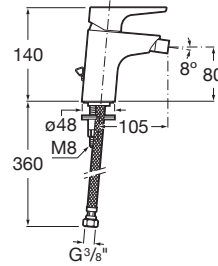

ATLAS

Bidet mixer with retractable chain

TECHNICAL DRAWINGS

FEATURES

- Application: Bidet
- Faucet type: Single-lever
- Finish: Chrome
- Flexible supply hoses included
- Flow rate (l/min - 3 bar): 8
- Handle position: Top
- Installation type: Deck-mounted
- Type of cartridge: Ceramic Disc
- Waste type: With chain connector

EverShine

SoftTurn®

Atlas

This faucet collection, which stands out for its elegance and versatility, includes flow limiters to 5 litres per minute as well as the Cold Start technology that guarantee greater water and energy savings. Also, with the aim of providing more comfort, the shower mixer can be equipped with a clip-on shelf, allowing you to have your showering essentials close to hand.