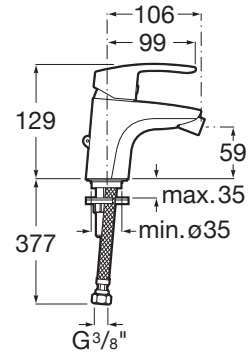

MONODIN

Bidet mixer with retractable chain

TECHNICAL DRAWINGS

FEATURES

- Application: Bidet
- Faucet type: Single-lever
- Finish: Chrome
- Flow rate (l/min - 3 bar): 5
- Handle position: Top
- Installation type: Deck-mounted
- Retractable chain
- Waste type: Retractable chain