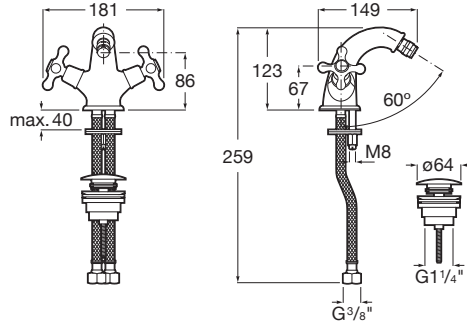

CARMEN

Bidet mixer with click clack waste

TECHNICAL DRAWINGS

FEATURES

Application: Bidet

Click-clack waste

Faucet type: Twin-lever

Installation type: Deck-mounted