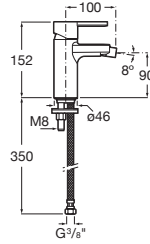

NAIA

Single lever bidet mixer with pop-up waste, Cold Start

TECHNICAL DRAWINGS

FEATURES

- Application: Bidet
- Faucet type: Single-lever
- Flexible supply hoses included
- Handle position: Top
- Installation type: Deck-mounted
- Waste type: Waste not included

SoftTurn®

Naia

Character and sophistication join in this collection of faucets with a minimalist design, born out of a perfect combination of cylindrical and square geometric shapes.

INSTALLATION AND USER MANUALS