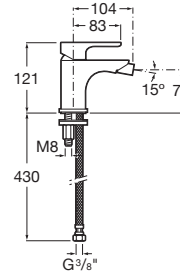

L20

Bidet mixer with chain connector

TECHNICAL DRAWINGS

FEATURES

- Application: Bidet
- Faucet type: Single-lever
- Finish: Chrome
- Flexible supply hoses included
- Flow rate (l/min - 3 bar): 7
- Handle position: Top
- Installation type: Deck-mounted
- Type of cartridge: Ceramic Disc
- Waste type: With chain connector
- With chain connector