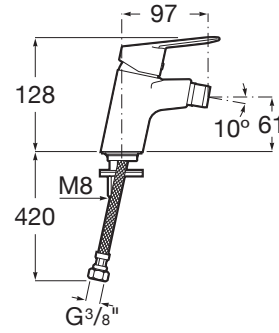

ALFA

Single lever bidet mixer with smooth body

TECHNICAL DRAWINGS

FEATURES

- Application: Bidet
- Faucet type: Single-lever
- Finish: Chrome
- Flexible supply hoses included
- Flow rate (l/min - 3 bar): 11
- Installation type: Deck-mounted
- Type of cartridge: Ceramic Disc
- Waste type: Waste not included