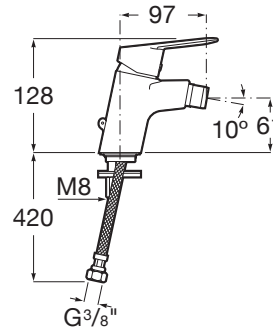

ALFA

Single lever bidet mixer with chain connector

TECHNICAL DRAWINGS

FEATURES

- Application: Bidet
- Faucet type: Single-lever
- Finish: Chrome
- Flexible supply hoses included
- Flow rate (l/min - 3 bar): 11
- Installation type: Deck-mounted
- Type of cartridge: Ceramic Disc
- Waste type: With chain connector
- Water connection diameter: 3/8"