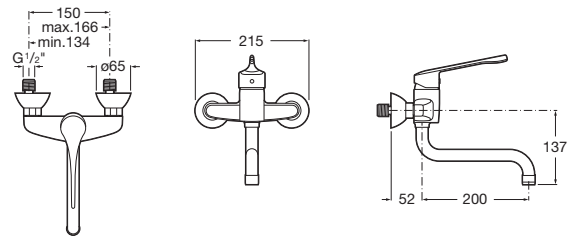

VICTORIA

PRO - Wall-mounted basin or sink mixer with swivel spout. Handle for People with Reduced Mobility.

TECHNICAL DRAWINGS

FEATURES

- Aerator type: Integrated
- Application: Basin, Kitchen sink, Laundry sink
- Faucet type: Single-lever
- Finish: Chrome
- Handle position: Top
- Installation type: Wall-mounted
- Maximum width between connections (mm): 166
- Minimum width between connections (mm): 134
- Recommended for public spaces
- Spout length (mm): 252
- Spout position: Low
- Swivel spout
- Type of cartridge: Ceramic Disc
- Waste type: Waste not included
- Water connection diameter: 1/2"