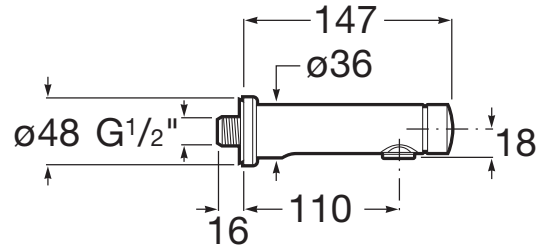

AVANT

Self-closing wall-mounted basin faucet with push button

TECHNICAL DRAWINGS

FEATURES

- Adjustable flow time
- Aerator type: Integrated
- Anti-vandal
- Application: Basin
- Brassware type: Simple tap
- Faucet type: Self-closing technology
- Finish: Chrome
- Flow rate (l/min - 3 bar): 3
- Installation type: Wall-mounted
- Push-button opening
- Recommended for public spaces
- Temperature control: Cold or pre-mixed water
- Water and energy-saving
- Water connection diameter: 1/2"