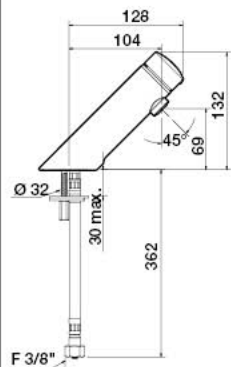

Roca

AVANT

A5A4279C00

Color options

Red
Hot or
premixed
water

Blue
Cold
water

A5A3279C00

Temperature limiter ring