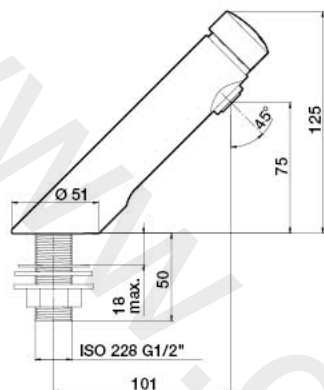

Roca

AVANT

A5A4279C00

Color options

Red
Hot or
premixed
water

Blue
Cold
water

A5A3279C00

Temperature limiter ring