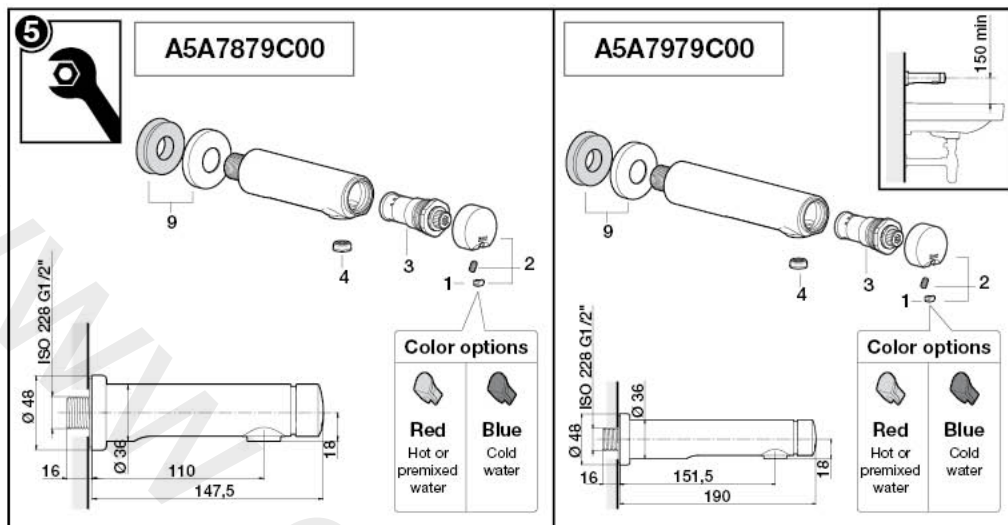

Roca

AVANT

A5A4279C00

Color options

Red
Hot or
premixed
water

Blue
Cold
water

A5A3279C00

Temperature limiter ring

Caution:
High water temperature

1 - AG0097107R	5 - AG0097500R	9 - AG0097900R	13 - AG0098300R
2 - AG0097200R	6 - AG0097603R	10 - AG0098007R	14 - AG0100303R
3 - AG0097303R	7 - AG0097709R	11 - AG0098100R	15 - AG0127300R
4 - AG0097407R	8 - AG0097807R	12 - AG0098200R	16 - AG0127403R