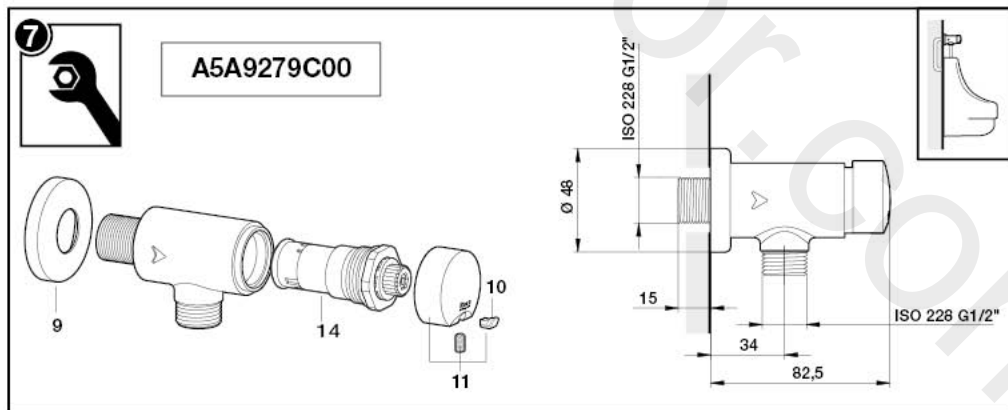

1 - AG0097107R	5 - AG0097500R	9 - AG0097900R	13 - AG0098300R
2 - AG0097200R	6 - AG0097603R	10 - AG0098007R	14 - AG0100303R
3 - AG0097303R	7 - AG0097709R	11 - AG0098100R	15 - AG0127300R
4 - AG0097407R	8 - AG0097807R	12 - AG0098200R	16 - AG0127403R