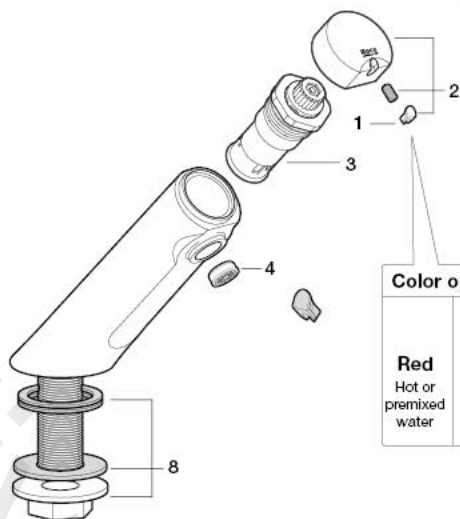

Roca

AVANT

A5A4279C00

Color options

Red
Hot or
premixed
water

Blue
Cold
water

A5A3279C00

Temperature limiter ring

Caution:
High water temperature

1 - AG0097107R	5 - AG0097500R	9 - AG0097900R	13 - AG0098300R
2 - AG0097200R	6 - AG0097603R	10 - AG0098007R	14 - AG0100303R
3 - AG0097303R	7 - AG0097709R	11 - AG0098100R	15 - AG0127300R
4 - AG0097407R	8 - AG0097807R	12 - AG0098200R	16 - AG0127403R