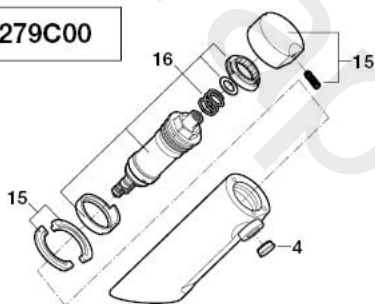

Roca

AVANT

A5A4279C00

Color options

Red
Hot or
premixed
water

Blue
Cold
water

A5A3279C00

Temperature limiter ring

Caution:
High water temperature

1 - AG0097107R	5 - AG0097500R	9 - AG0097900R	13 - AG0098300R
2 - AG0097200R	6 - AG0097603R	10 - AG0098007R	14 - AG0100303R
3 - AG0097303R	7 - AG0097709R	11 - AG0098100R	15 - AG0127300R
4 - AG0097407R	8 - AG0097807R	12 - AG0098200R	16 - AG0127403R