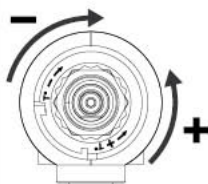

Roca

AVANT

A5A4279C00

Color options

Red
Hot or
premixed
water

Blue
Cold
water

A5A3279C00

Temperature limiter ring

Caution:
High water temperature

1 - AG0097107R	5 - AG0097500R	9 - AG0097900R	13 - AG0098300R
2 - AG0097200R	6 - AG0097603R	10 - AG0098007R	14 - AG0100303R
3 - AG0097303R	7 - AG0097709R	11 - AG0098100R	15 - AG0127300R
4 - AG0097407R	8 - AG0097807R	12 - AG0098200R	16 - AG0127403R