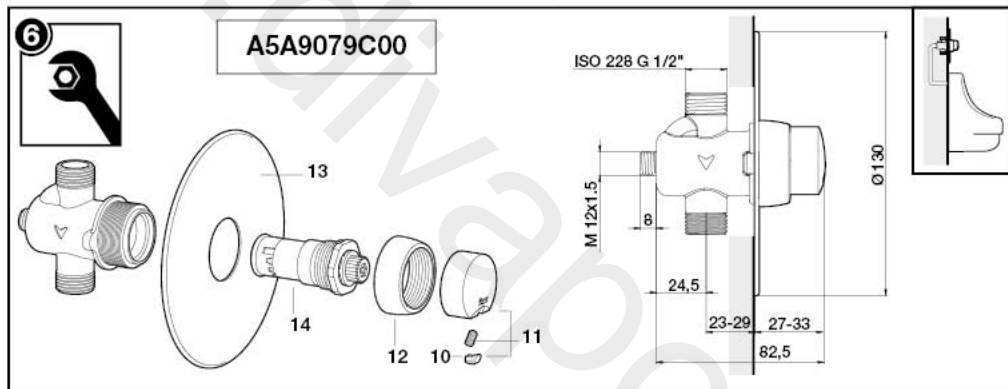

1 - AG0097107R	5 - AG0097500R	9 - AG0097900R	13 - AG0098300R
2 - AG0097200R	6 - AG0097603R	10 - AG0098007R	14 - AG0100303R
3 - AG0097303R	7 - AG0097709R	11 - AG0098100R	15 - AG0127300R
4 - AG0097407R	8 - AG0097807R	12 - AG0098200R	16 - AG0127403R