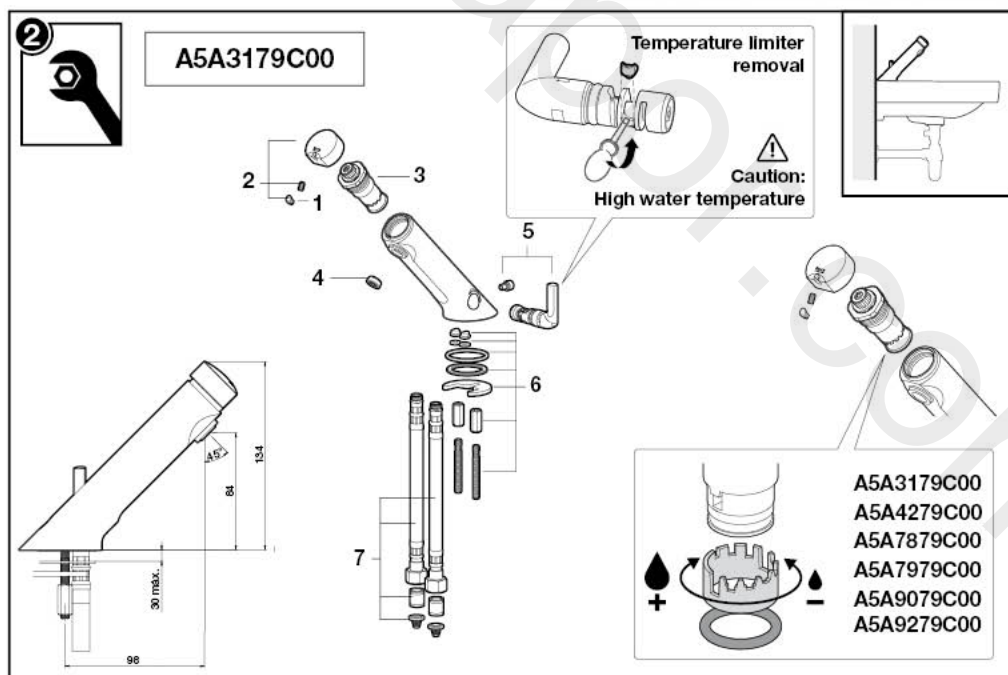

Roca

AVANT

A5A4279C00

Color options

Red
Hot or
premixed
water

Blue
Cold
water

A5A3279C00

Temperature limiter ring

Caution:
High water temperature

1 - AG0097107R	5 - AG0097500R	9 - AG0097900R	13 - AG0098300R
2 - AG0097200R	6 - AG0097603R	10 - AG0098007R	14 - AG0100303R
3 - AG0097303R	7 - AG0097709R	11 - AG0098100R	15 - AG0127300R
4 - AG0097407R	8 - AG0097807R	12 - AG0098200R	16 - AG0127403R