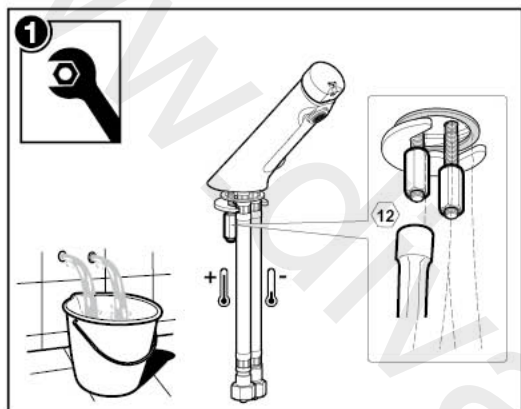

Roca

AVANT

A5A4279C00

Color options

Red
Hot or
premixed
water

Blue
Cold
water

A5A3279C00

Temperature limiter ring