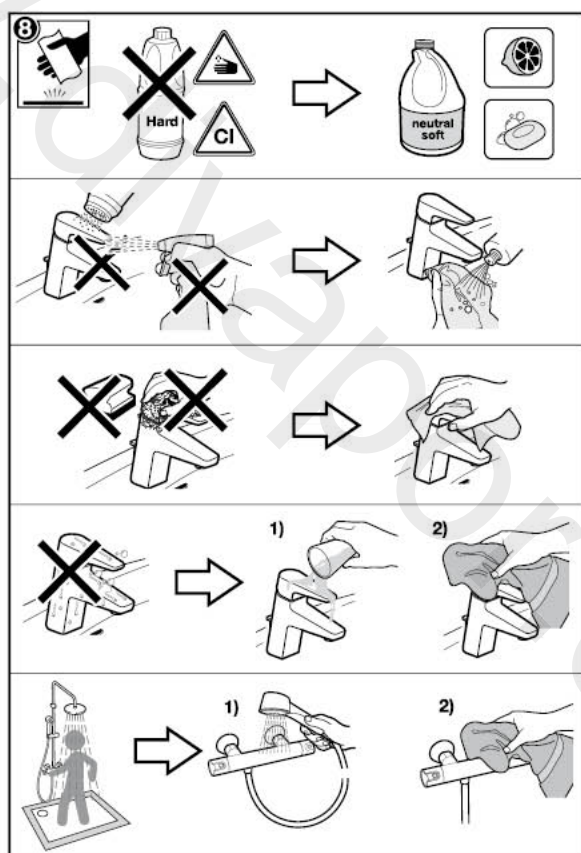

P	P bar		
	T	°C		
	Q (3 bar)	l/min		
		seg		

Roca

Roca Sanitario, S.A.
Avda. Diagonal, 513
08029 Barcelona
SPAIN
www.roca.com

**902
304
848** LÍNEA DE
ATENCIÓN AL
CONSUMIDOR
ESPAÑA

**902
400
423** SERVICIO
TÉCNICO
ESPAÑA

productsupport.rs@roca.net
soporteproducto.rs@roca.net