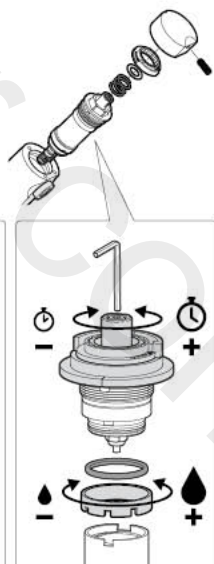

Roca

AVANT

A5A4279C00

Color options

Red
Hot or
premixed
water

Blue
Cold
water

A5A3279C00

Temperature limiter ring

Caution:
High water temperature

1 - AG0097107R	5 - AG0097500R	9 - AG0097900R	13 - AG0098300R
2 - AG0097200R	6 - AG0097603R	10 - AG0098007R	14 - AG0100303R
3 - AG0097303R	7 - AG0097709R	11 - AG0098100R	15 - AG0127300R
4 - AG0097407R	8 - AG0097807R	12 - AG0098200R	16 - AG0127403R