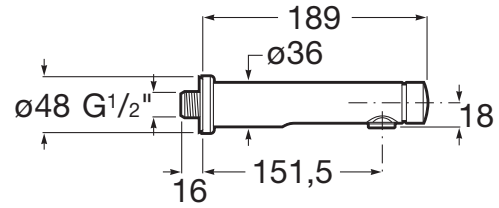

AVANT

Self-closing wall-mounted basin faucet with push button and 190 mm long spout

TECHNICAL DRAWINGS

FEATURES

- Aerator type: Integrated
- Anti-vandal
- Application: Basin
- Brassware type: Simple tap
- Faucet type: Self-closing technology
- Finish: Chrome
- Flow rate (l/min - 3 bar): 3
- Installation type: Wall-mounted
- Push-button opening
- Temperature control: Cold or pre-mixed water
- Water and energy-saving
- Water connection diameter: 1/2"