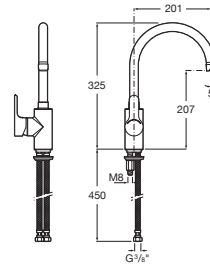

L20

Kitchen sink mixer with high swivel spout and aerator, Cold Start

TECHNICAL DRAWINGS

FEATURES

- Aerator type: Integrated
- Application: Kitchen sink
- Cold water starts in the central position to save energy
- Faucet type: Single-lever
- Finish: Chrome
- Flexible supply hoses included
- Handle position: Lateral
- Installation type: Deck-mounted
- Spout length (mm): 201
- Spout position: High
- Sustainable product
- Swivel spout
- Type of cartridge: Ceramic Disc
- Water and energy-saving

EverShine

SoftTurn®

L20

Simply contemporary. This is a brassware_x000D_ collection, whose simple, contemporary and intuitive lines make it a perfect fit for any bathroom space. L20 forms part of Roca's innovative brassware collections that turn on frontally with cold water.