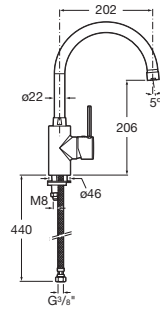

TARGA

Kitchen sink mixer with high swivel spout and aerator

TECHNICAL DRAWINGS

FEATURES

- Aerator type: Integrated
- Application: Kitchen sink
- Faucet type: Single-lever
- Finish: Chrome
- Flexible supply hoses included
- Handle position: Lateral
- Installation type: Deck-mounted
- Spout length (mm): 202
- Spout position: High
- Swivel spout
- Type of cartridge: Ceramic Disc