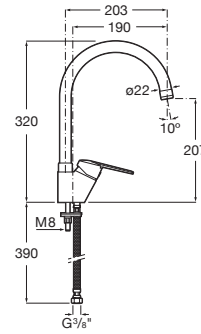

VICTORIA

Kitchen sink mixer with swivel spout

TECHNICAL DRAWINGS

FEATURES

- Application: Kitchen sink
- Faucet type: Single-lever
- Finish: Chrome
- Handle position: Top
- Installation type: Deck-mounted
- Waste type: Waste not included