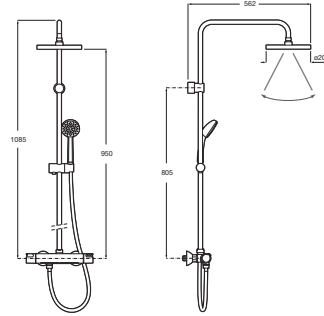

VICTORIA

Thermostatic shower column

TECHNICAL DRAWINGS

FEATURES

Finish: Chrome

Handset: Included

Installation type: Wall-mounted

Minimum water pressure required (bar): 2

Mixer type: Thermostatic

Number of water outlets: 2

Shower flexible hose included

Showerhead shape: Circular

Suitable for: Shower

Valve: Included

EverShine®

Showerhead functions
Showerhead functions: Rain