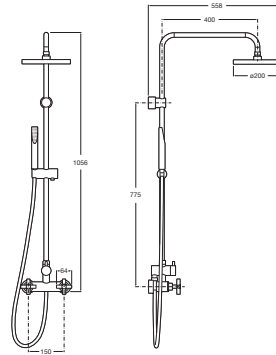

LOFT

Shower column

TECHNICAL DRAWINGS

FEATURES

Finish: Chrome

Handset: Included

Installation type: Wall-mounted

Minimum water pressure required (bar): 2

Mixer type: Twin-lever

Number of water outlets: 2

Shower flexible hose included

Suitable for: Shower

Valve: Included

EverShine®

Handset functions
Handset functions: Rain

Showerhead functions
Showerhead functions: Rain