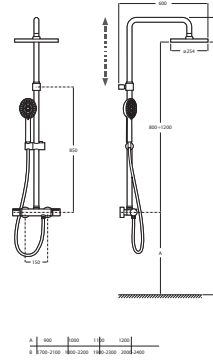

EVEN-T

ROUND - Thermostatic shower column

TECHNICAL DRAWINGS

FEATURES

- Finish: Chrome
- Handset: Included
- Installation type: Wall-mounted
- Mixer type: Thermostatic
- Number of water outlets: 2
- Shower flexible hose included
- Showerhead shape: Circular
- Suitable for: Shower
- Valve: Included

EverShine®

Handset functions
Handset functions: Pulse

Handset functions
Handset functions: Rain

Handset functions
Handset functions: Softy

Showerhead functions

Showerhead functions: Rain

www.divapor.com

INCLUDES

Even-T

New shower columns featuring advanced materials that include thermostatic mixer, multifunction handshower and a big showerhead available in round and rectangular versions.

INSTALLATION AND USER MANUALS