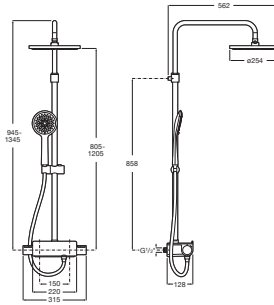

DECK

ROUND - Thermostatic shower column with shelf

TECHNICAL DRAWINGS

FEATURES

- Finish: Chrome
- Handset: Included
- Installation type: Wall-mounted
- Mixer type: Thermostatic
- Number of diverter outlets: 2
- Number of water outlets: 2
- Shelf
- Shower flexible hose included
- Showerhead shape: Circular
- Suitable for: Shower
- Valve: Included

Deck

A collection of shower columns with single lever (Deck-M) and thermostatic (Deck-T) options with a practical shelf to keep the showering essentials close by.

INSTALLATION AND USER MANUALS

 [Installation manual](#)