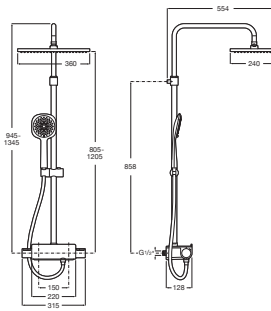

DECK

SQUARE - Thermostatic shower column with shelf

TECHNICAL DRAWINGS

FEATURES

- Finish: Chrome
- Handset: Included
- Installation type: Wall-mounted
- Mixer type: Thermostatic
- Number of diverter outlets: 2
- Number of water outlets: 2
- Shelf
- Shower flexible hose included
- Showerhead shape: Square
- Suitable for: Shower
- Valve: Included

SQUARE - Handshower with 4 functions: Rain, NightRain, Tonic and Pulse

5B1108C00

Rain shower head for ceiling or wall installation. Support kit / arm not included.

5B3050C00

Wall-mounted thermostatic shower mixer with shelf

5A2A88C00

Deck

A collection of shower columns with single lever (Deck-M) and thermostatic (Deck-T) options with a practical shelf to keep the showering essentials close by.

INSTALLATION AND USER MANUALS

[Installation manual](#)