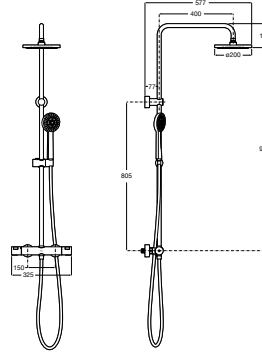

VICTORIA

Thermostatic shower column (Easy Fix Kit D50010022 required to be installed to pipework)

TECHNICAL DRAWINGS

FEATURES

- Flexible hose length (m): 1.7
- Handset: Included
- Installation type: Wall-mounted
- Mixer type: Thermostatic
- Shower flexible hose included
- Showerhead shape: Circular
- Suitable for: Shower
- Valve: Included

EverShine®

Handset functions
Handset functions: Rain

Showerhead functions
Showerhead functions: Rain

Victoria

A traditional response to classic atmospheres. Elegant and functional curves in an extensive collection of pieces that combine simplicity and versatility, offering the convenience of well-tried solutions.