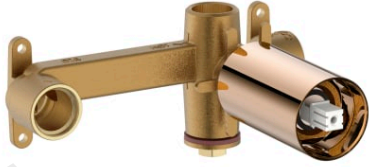

ONA

Built-in body for basin mixer

TECHNICAL DRAWINGS

FEATURES

Application: Basin

Faucet type: Single-lever

Installation type: Built-in

Waste type: Waste not included

Water and energy-saving

Water connection diameter: 1/2"

EverShine

## COMPATIBLE WITH

Built-in basin mixer. To be completed with built-in body A5E3501..0

5A359E..0