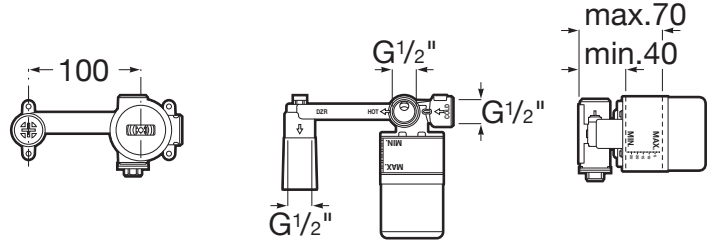

ONA

Built-in body for basin mixer

TECHNICAL DRAWINGS

FEATURES

Application: Basin

Faucet type: Single-lever

Installation type: Built-in

Waste type: Waste not included

Water and energy-saving

Water connection diameter: 1/2"

EverShine