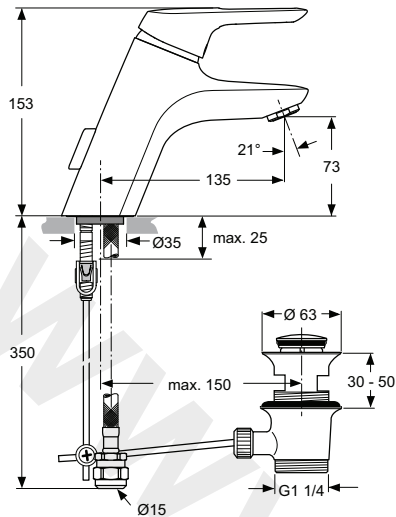

Produced from: Jan. 2011

SL basin mixer flex. hose with pop-up waste chrome
A5648AA

SL basin mixer Piccolo with flex. hose with pop-up waste chrome
A5652AA

Replace XX with the appropriate finish code
chrome = AA,

Example spare part order:
A 963 313 AA in chrome

Pos.	Description	Part-Number	Qty.	Pos.	Description	Part-Number	Qty.
1	Lever compl. with Logo ISI	A 963 313 XX	1 pcs	12	Body / container		
2	Cap red/blue for handle	A 963 054 NU	1 pcs	13	O-ring Ø 8x1,5	A 961 118 NU	1 pcs
3	Thread pin M5x10 DIN915	A 963 309 NU	1 pcs	14	Inlet WT with M24x1		
4	Cover + pos.5 + key	B 960 862 XX	1 pcs	15	Aerator M24x1 -orange-	B 960 754 XX	1 pcs
5	Thread ring M43x1,5 / M41x1,5			15a	Insert to pos. 15	A 962 713 NU	1 pcs
6	ECO-function / Hot limiter	A 963 314 NU	1 Set	16	Fixation kit Top-Fix	A 960 949 NU	1 Set
7	Cartridge Ø40 cpl.+pos.20	B 960 775 NU	1 pcs	17	Lift rod with pull knob	A 963 357 XX	1 pcs
8	Manifold			18	Bracket	A 963 404 NU	1 pcs
9	Clip			19	Pop-up waste complete	A 961 230 XX	1 pcs
10	O-ring Ø 10x2,5	A 963 788 NU	1 pcs	20	Insert for socket wrench (key for pos. 5)		
11	Flex. hose / Clip / G1/2	A 963 375 NU	1 pcs	21	Coupling nut - in pos. 11 contained		