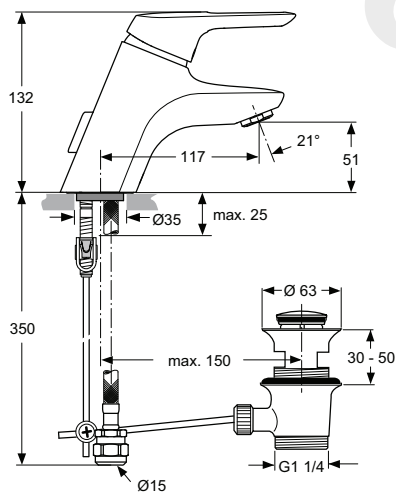

Produced from: Jan. 2011

SL basin mixer flex. hose with pop-up waste chrome
A5648AA

SL basin mixer Piccolo with flex. hose with pop-up waste chrome
A5652AA

Replace XX with the appropriate finish code
chrome = AA,

Example spare part order:
A 963 313 AA in chrome

Pos.	Description	Part-Number	Qty.	Pos.	Description	Part-Number	Qty.
1	Lever compl. with Logo ISI	A 963 313 XX	1 pcs	12	Body / container		
2	Cap red/blue for handle	A 963 054 NU	1 pcs	13	O-ring Ø 8x1,5	A 961 118 NU	1 pcs
3	Thread pin M5x10 DIN915	A 963 309 NU	1 pcs	14	Inlet WT with M24x1		
4	Cover + pos.5 + key	B 960 862 XX	1 pcs	15	Aerator M24x1 -orange-	B 960 754 XX	1 pcs
5	Thread ring M43x1,5 / M41x1,5			15a	Insert to pos. 15	A 962 713 NU	1 pcs
6	ECO-function / Hot limiter	A 963 314 NU	1 Set	16	Fixation kit Top-Fix	A 960 949 NU	1 Set
7	Cartridge Ø40 cpl.+pos.20	B 960 775 NU	1 pcs	17	Lift rod with pull knob	A 963 357 XX	1 pcs
8	Manifold			18	Bracket	A 963 404 NU	1 pcs
9	Clip			19	Pop-up waste complete	A 961 230 XX	1 pcs
10	O-ring Ø 10x2,5	A 963 788 NU	1 pcs	20	Insert for socket wrench (key for pos. 5)		
11	Flex. hose / Clip / G1/2	A 963 375 NU	1 pcs	21	Coupling nut - in pos. 11 contained		