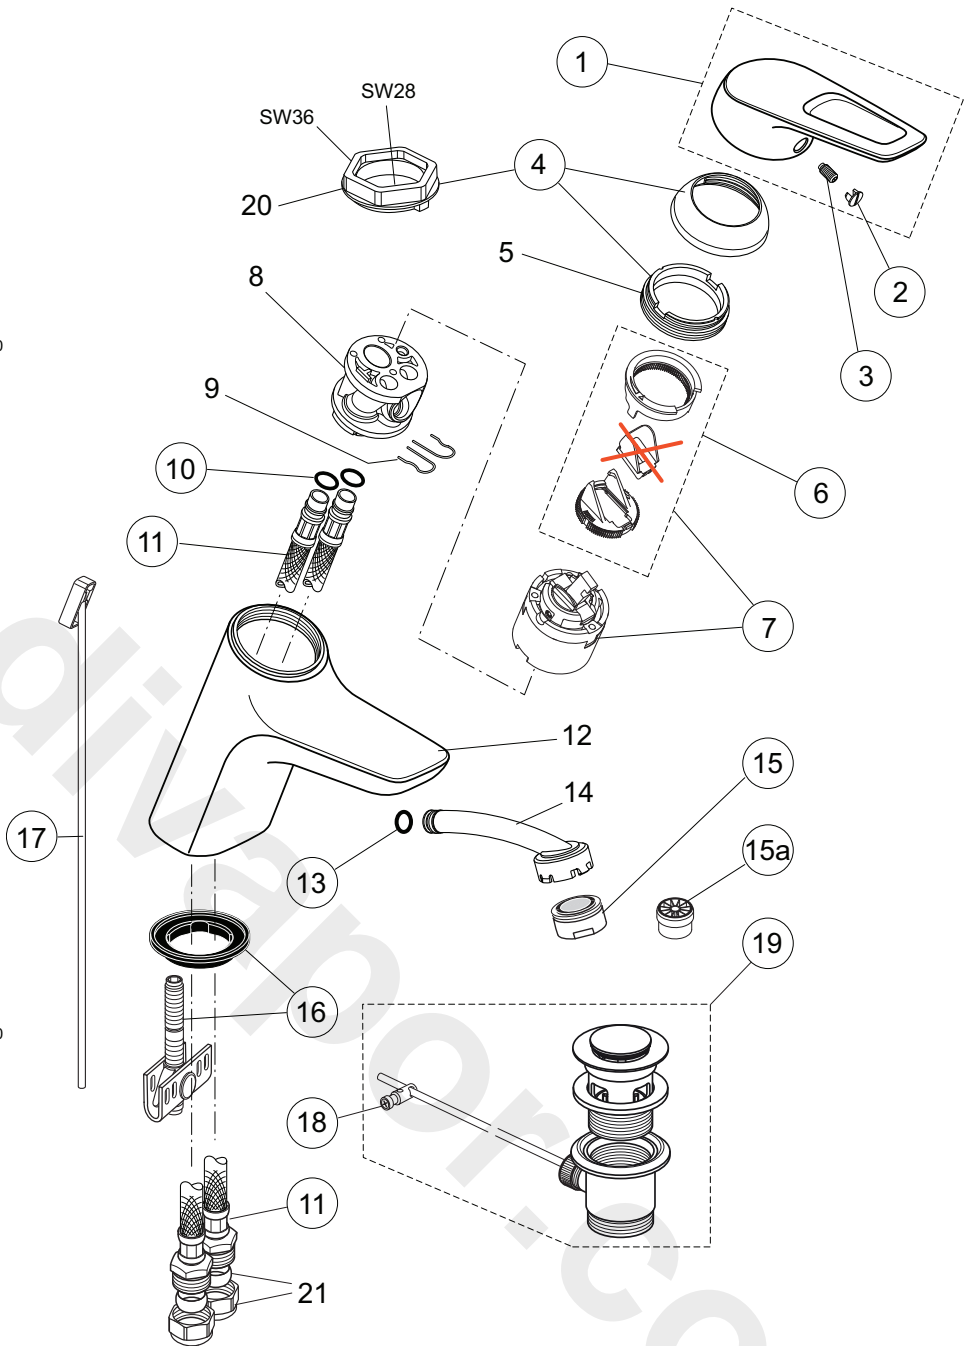

Produced from: Jan. 2011

SL basin mixer flex. hose with pop-up waste chrome
A5648AA

SL basin mixer Piccolo with flex. hose with pop-up waste chrome
A5652AA

Replace XX with the appropriate finish code
chrome = AA,

Example spare part order:
A 963 313 AA in chrome

Pos.	Description	Part-Number	Qty.	Pos.	Description	Part-Number	Qty.
1	Lever compl. with Logo ISI	A 963 313 XX	1 pcs	12	Body / container		
2	Cap red/blue for handle	A 963 054 NU	1 pcs	13	O-ring Ø 8x1,5	A 961 118 NU	1 pcs
3	Thread pin M5x10 DIN915	A 963 309 NU	1 pcs	14	Inlet WT with M24x1		
4	Cover + pos.5 + key	B 960 862 XX	1 pcs	15	Aerator M24x1 -orange-	B 960 754 XX	1 pcs
5	Thread ring M43x1,5 / M41x1,5			15a	Insert to pos. 15	A 962 713 NU	1 pcs
6	ECO-function / Hot limiter	A 963 314 NU	1 Set	16	Fixation kit Top-Fix	A 960 949 NU	1 Set
7	Cartridge Ø40 cpl.+pos.20	B 960 775 NU	1 pcs	17	Lift rod with pull knob	A 963 357 XX	1 pcs
8	Manifold			18	Bracket	A 963 404 NU	1 pcs
9	Clip			19	Pop-up waste complete	A 961 230 XX	1 pcs
10	O-ring Ø 10x2,5	A 963 788 NU	1 pcs	20	Insert for socket wrench (key for pos. 5)		
11	Flex. hose / Clip / G1/2	A 963 375 NU	1 pcs	21	Coupling nut - in pos. 11 contained		