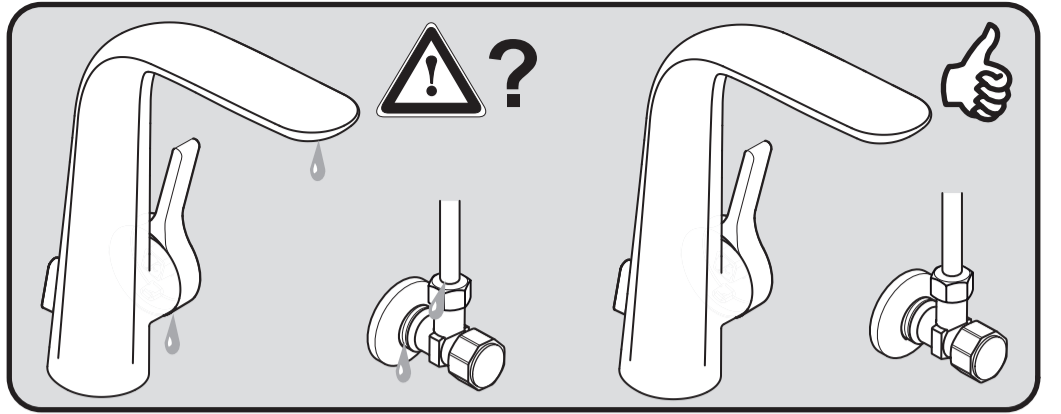

P	bar		0,5	MAX. 10		5		Q (3 bar)
	T	°C			MAX. 80		65		l/min 13