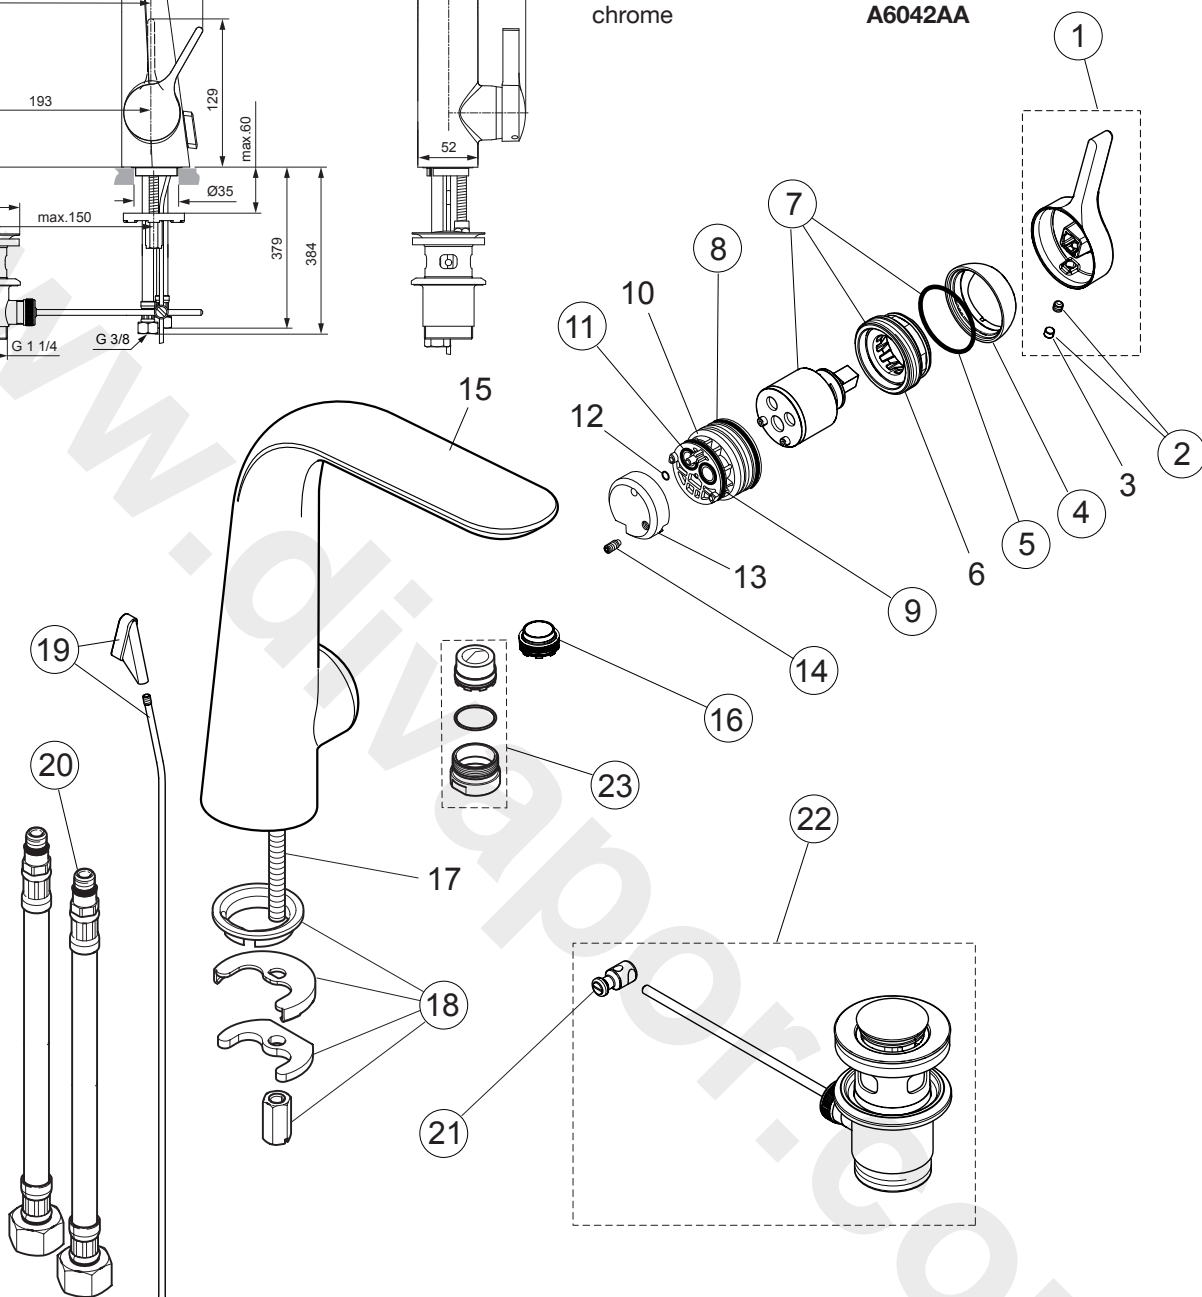

Melange A6041.. A6042..

Produced from: April 2013

Single lever High Spout basin mixer
with flex. hose
with Pop-up waste
chrome

A6041AA

without Pop-up waste
chrome

A6042AA

Pos.	Description	Part-Number	Qty.	Pos.	Description	Part-Number	Qty.
1	Lever cpl. with Logo IS	A 962 040 AA	1 pcs	16	Stream regulator M21,5x1 with key	A 962 043 NU	1 pcs
2	Thread pin M5x5 DIN916	A 962 041 NU	1 pcs	17	Stud M8 x 92	A 960 001 NU	1 pcs
3	Rubber button			18	Fixation-set	A 960 001 NU	1 pcs
4	Cartr. Cover (Cap) + Pos.5	A 962 042 AA	1 pcs	19	Pull Knob with rod	A 962 044 AA	1 pcs
5	O - Ring Ø 28,3 x 1,78	A 961 667 NU	2 pcs	20	Flex. hose M8x1 / G3/8	A 962 370 NU	1 pcs
6	Clamping nut M43 x 1,5			21	Bracket	A 963 404 NU	1 pcs
7	Cartridge compl. K-35A	A 860 114 NU	1 pcs				
8	O - Ring Ø 34,65 x 1,78	A 962 848 NU	2 pcs	22	Pop-up waste complete	A 961 230 AA	1 pcs
9	O - Ring Ø 31,47 x 1,78	A 963 154 NU	1 pcs				
10	Plastic insert			23	Aerator complete M18x1	B 964 902 AA	1 pcs
11	O - Ring Ø 9,25 x 1,78	A 963 395 NU	2 pcs		Aerator key - Universal set for Pos. 16 and other	A 960 196 NU	1 pcs
12	O - Ring Ø 2,89 x 1,78						
13	Manifold						
14	Thread pin M5x10 DIN915	A 963 309 NU	1 pcs				
15	Body (Lavy)						