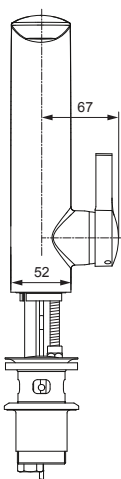

Melange A6041.. A6042..

Produced from: April 2013

Single lever High Spout basin mixer
with flex. hose
with Pop-up waste
chrome

A6041AA

without Pop-up waste
chrome

A6042AA

Pos.	Description	Part-Number	Qty.	Pos.	Description	Part-Number	Qty.
1	Lever cpl. with Logo IS	A 962 040 AA	1 pcs	16	Stream regulator M21,5x1 with key	A 962 043 NU	1 pcs
2	Thread pin M5x5 DIN916	A 962 041 NU	1 pcs	17	Stud M8 x 92	A 960 001 NU	1 pcs
3	Rubber button			18	Fixation-set	A 960 001 NU	1 pcs
4	Cartr. Cover (Cap) + Pos.5	A 962 042 AA	1 pcs	19	Pull Knob with rod	A 962 044 AA	1 pcs
5	O - Ring Ø 28,3 x 1,78	A 961 667 NU	2 pcs	20	Flex. hose M8x1 / G3/8	A 962 370 NU	1 pcs
6	Clamping nut M43 x 1,5			21	Bracket	A 963 404 NU	1 pcs
7	Cartridge compl. K-35A	A 860 114 NU	1 pcs				
8	O - Ring Ø 34,65 x 1,78	A 962 848 NU	2 pcs	22	Pop-up waste complete	A 961 230 AA	1 pcs
9	O - Ring Ø 31,47 x 1,78	A 963 154 NU	1 pcs				
10	Plastic insert			23	Aerator complete M18x1	B 964 902 AA	1 pcs
11	O - Ring Ø 9,25 x 1,78	A 963 395 NU	2 pcs		Aerator key - Universal set for Pos. 16 and other	A 960 196 NU	1 pcs
12	O - Ring Ø 2,89 x 1,78						
13	Manifold						
14	Thread pin M5x10 DIN915	A 963 309 NU	1 pcs				
15	Body (Lavy)						