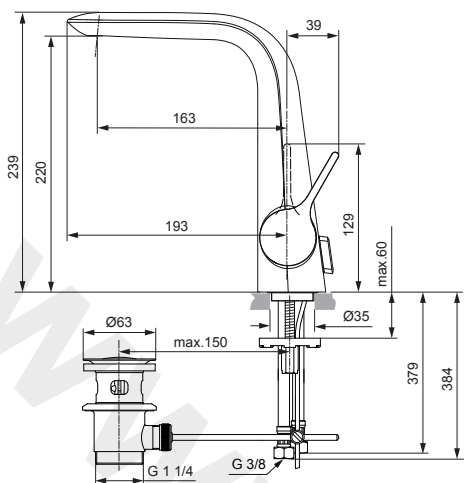

Melange A6041.. A6042..

Produced from: April 2013

Single lever High Spout basin mixer
with flex. hose
with Pop-up waste
chrome

A6041AA

without Pop-up waste
chrome

A6042AA

Pos.	Description	Part-Number	Qty.	Pos.	Description	Part-Number	Qty.
1	Lever cpl. with Logo IS	A 962 040 AA	1 pcs	16	Stream regulator M21,5x1 with key	A 962 043 NU	1 pcs
2	Thread pin M5x5 DIN916	A 962 041 NU	1 pcs	17	Stud M8 x 92	A 960 001 NU	1 pcs
3	Rubber button			18	Fixation-set	A 960 001 NU	1 pcs
4	Cartr. Cover (Cap) + Pos.5	A 962 042 AA	1 pcs	19	Pull Knob with rod	A 962 044 AA	1 pcs
5	O - Ring Ø 28,3 x 1,78	A 961 667 NU	2 pcs	20	Flex. hose M8x1 / G3/8	A 962 370 NU	1 pcs
6	Clamping nut M43 x 1,5			21	Bracket	A 963 404 NU	1 pcs
7	Cartridge compl. K-35A	A 860 114 NU	1 pcs				
8	O - Ring Ø 34,65 x 1,78	A 962 848 NU	2 pcs	22	Pop-up waste complete	A 961 230 AA	1 pcs
9	O - Ring Ø 31,47 x 1,78	A 963 154 NU	1 pcs				
10	Plastic insert			23	Aerator complete M18x1	B 964 902 AA	1 pcs
11	O - Ring Ø 9,25 x 1,78	A 963 395 NU	2 pcs		Aerator key - Universal set for Pos. 16 and other	A 960 196 NU	1 pcs
12	O - Ring Ø 2,89 x 1,78						
13	Manifold						
14	Thread pin M5x10 DIN915	A 963 309 NU	1 pcs				
15	Body (Lavy)						