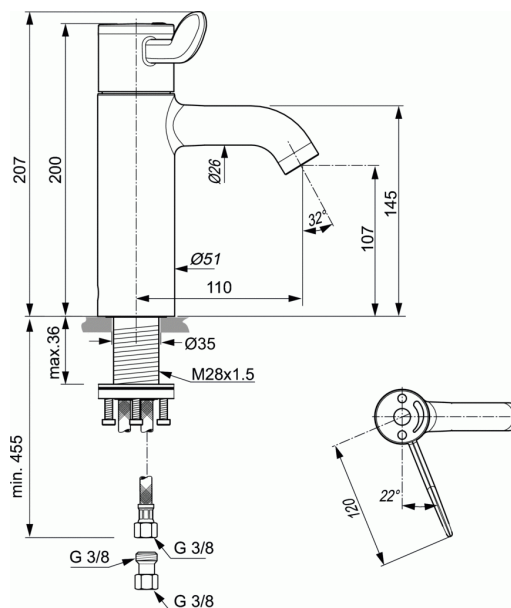

### One-hole sequential basin mixer with 120 mm lever, without pop-up waste

#### One-hole sequential basin mixer with 120 mm lever, without pop-up waste

- Brass cast body with inclined self-draining spout
- Medical Metal handle with red and blue colour indication - printed on handle, 120 mm
- Low-aerosol flow straightener in vandal proof housing
- Key for antivandal flow straightener in the box
- PEX flexible hoses G 3/8"
- Thermostat, Cartridge cycle valve with Hot Water Stop installed
- Suitable for thermal disinfection
- Backflow preventer
- Noise Class 1
- Comply with EN817
- All materials used in contact with drinking water are in accordance with KTW, ACS and WRAS requirements