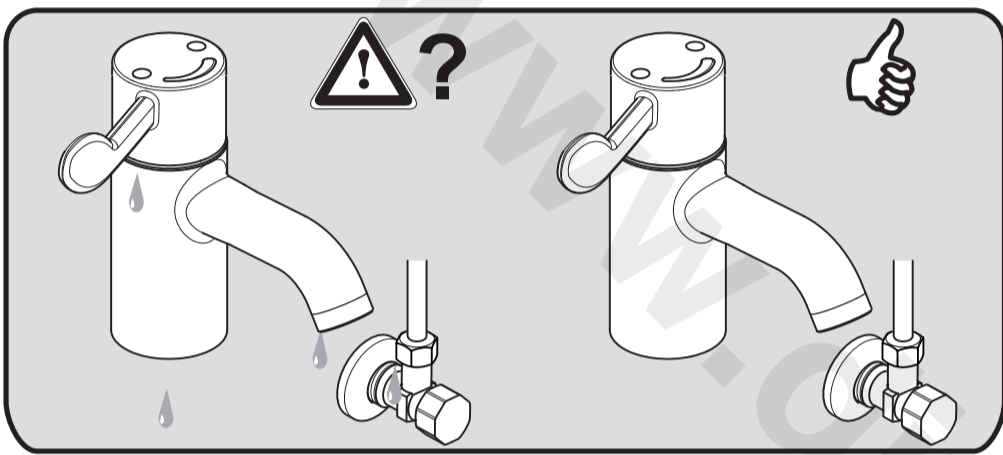

	P	bar		MAX. 5		3		Q	(3 bar)
	T	°C		MAX. 80		65		I/min	5,7

CERAPLUS 2
 A 6692 ..

0617 / A 868 332
 (+ A 865 612)
 Made in Germany

Ideal Standard International NV
 Corporate Village - Gent Building
 Da Vincilaan 2
 1935 Zaventem
 Belgium