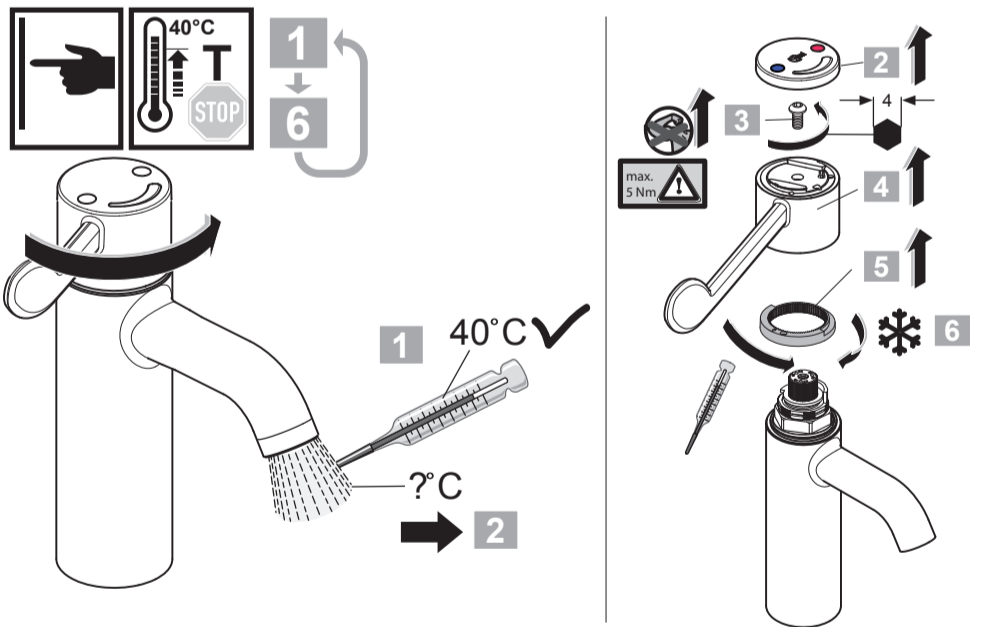

	P	bar		MAX. 5		3		Q	(3 bar)
	T	°C		MAX. 80		65		I/min	5,7

CERAPLUS 2
 A 6692 ..

0617 / A 868 332
 (+ A 865 612)
 Made in Germany

Ideal Standard International NV
 Corporate Village - Gent Building
 Da Vincilaan 2
 1935 Zaventem
 Belgium