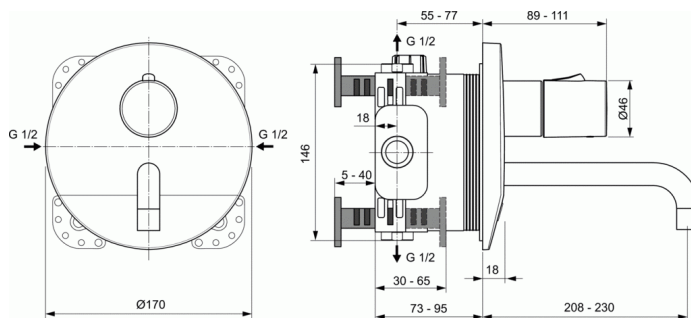

### Built-in basin mixer with tubular spout 230 with handle, with battery

#### Built-in basin mixer with tubular spout 230 with handle, with battery

Temperature adjustment by handle  
Kit 2 (battery)

Round metal escutcheon  
Tubular spout 230 mm  
Aerator Cache laminar 8 l/min  
Additional key for Cache aerator  
Temperature handle  
Thermostatic cartridge  
Solenoid valve integrated in body  
Multi functional built-in sensor  
Integrated battery holder including 6V Lithium battery  
Battery accessible and replaceable from the front side  
Integrated non-return valves and meshes