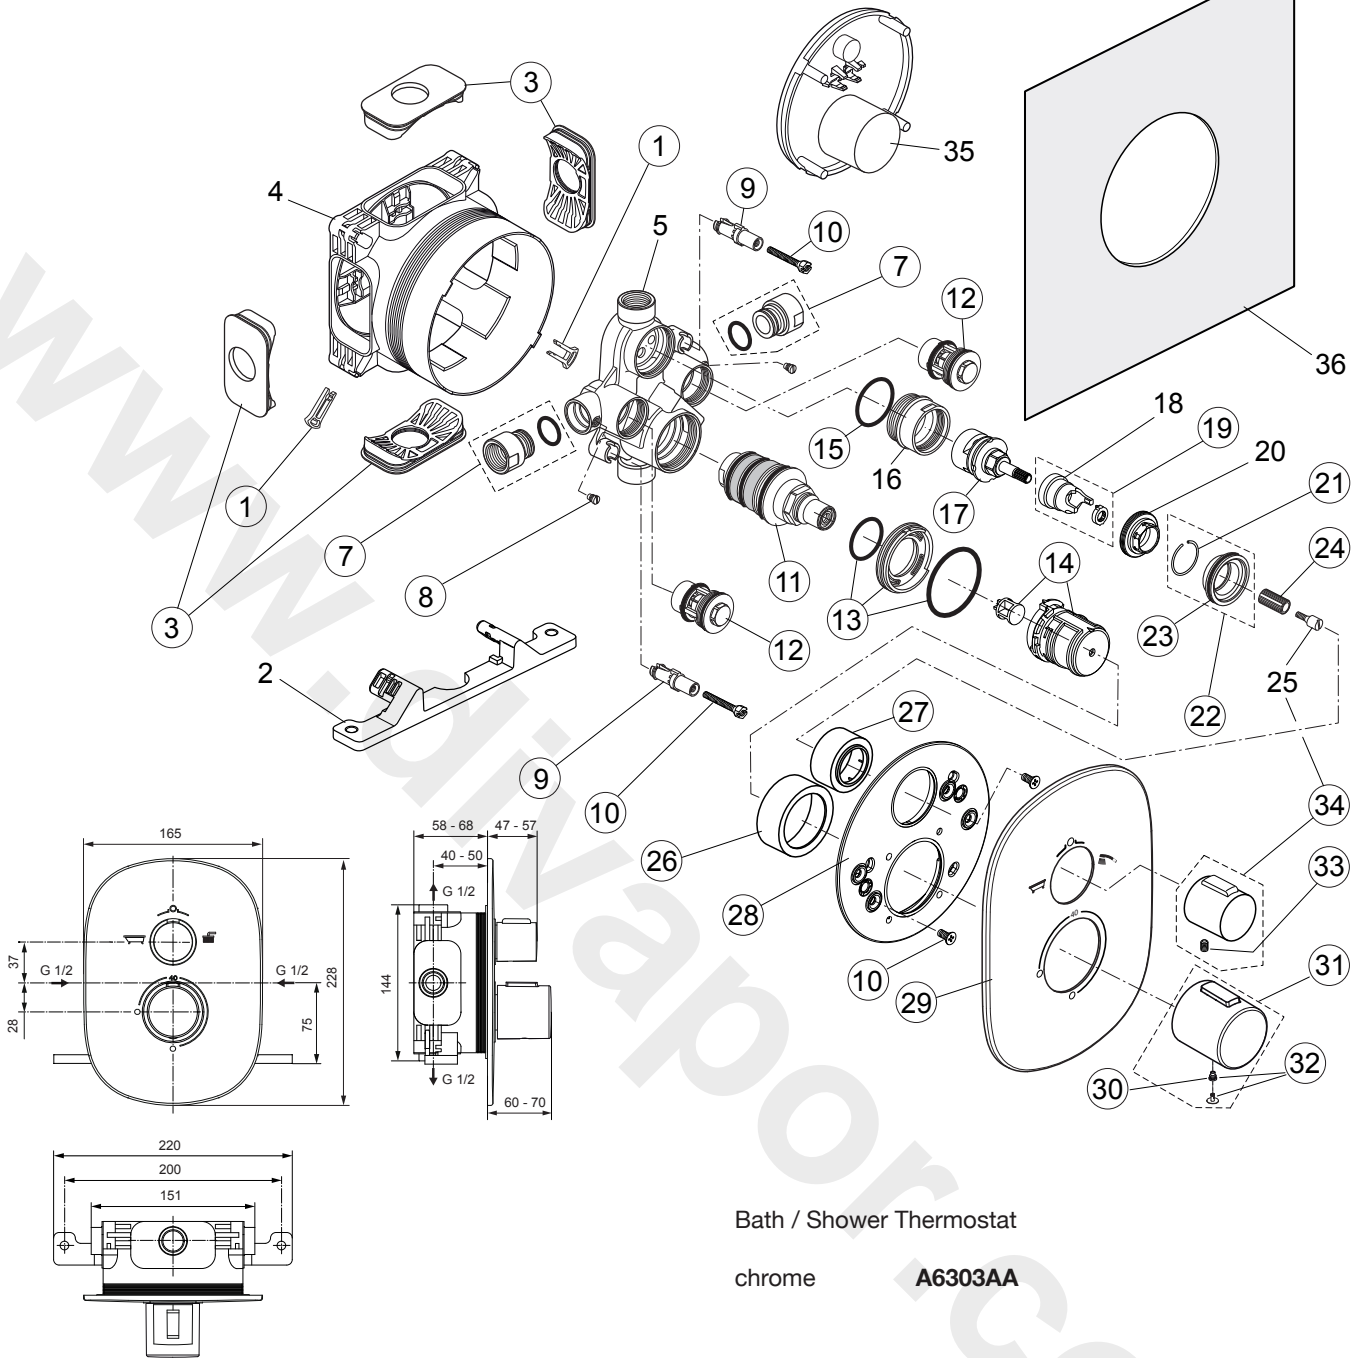

Easy-Box Slim A6303..

Produced from: June 2014

Bath / Shower Thermostat

chrome

A6303AA

Pos.	Description	Part-Number	Qty.	Pos.	Description	Part-Number	Qty.
1	Adjustment lock	A 963 131 NU*	1 Set	21	Snap ring	A 962 368 NU	1 pcs
2	Fixation Built-in Box			22	Holder f. escutcheon Vol.	F 960 909 NU	1 Set
3	Side sealing	A 963 132 NU	1 Set	23	O - ring Ø 34 x 2	A 960 183 NU	2 pcs
4	Built-in box			24	Handle insert	A 963 196 NU	2 pcs
5	Body Thermostat with Volume control			25	Fixation screw M4 / Ø8 / 22,5		
7	Connection nipple cpl.	F 960 889 NU	1 pcs	26	Cover / Cap Temperature	F 960 910 AA	1 pcs
8	Thread pin M5 x 5,5	A 961 183 NU	1 pcs	27	Cover / Cap Volume Contr.	F 960 911 AA	1 pcs
9	Adapter screw	F 960 903 NU	2 pcs	28	Escutcheon holder compl.	F 961 108 NU	1 pcs
10	Screw set complete	F 960 904 NU*	1 Set	29	Escutcheon with symbols	A 860 958 AA	1 pcs
11	Thermostat cartridge	F 960 905 NU	1 pcs	30	Handle screw M5x5	A 961 095 NU	1 pcs
12	None return-valve DN20	F 960 906 NU	1 pcs	31	Handle Therm w/o print	F 960 952 AA*	1 pcs
13	Holder f. escut. Temp.	F 960 907 NU	1 Set	32	Cap with screw	A 962 149 AA	1 Set
14	Temp.-adjustment compl.	F 960 908 NU	1 pcs	33	Thread pin M5 x 8 DIN913	A 960 229 NU	1 pcs
15	O - ring Ø 34,65 x 1,78	A 962 848 NU	2 pcs	34	Volume handle + pos. 25	F 961 137 AA	1 pcs
16	Thread ring M40 x 1,5			35	Cover for built-in box		
17	Stop valve with diverter	A 962 480 NU	1 pcs	36	Sealing fleece		
18	Clamp cover				Extension kit 22mm	A 6134 AA	1 pcs
19	Clamp cover with washer	A 962 481 NU	1 Set				
20	Clamping nut M36 x 1						

* Universal-Set - not all parts are needed

Slim

Slim