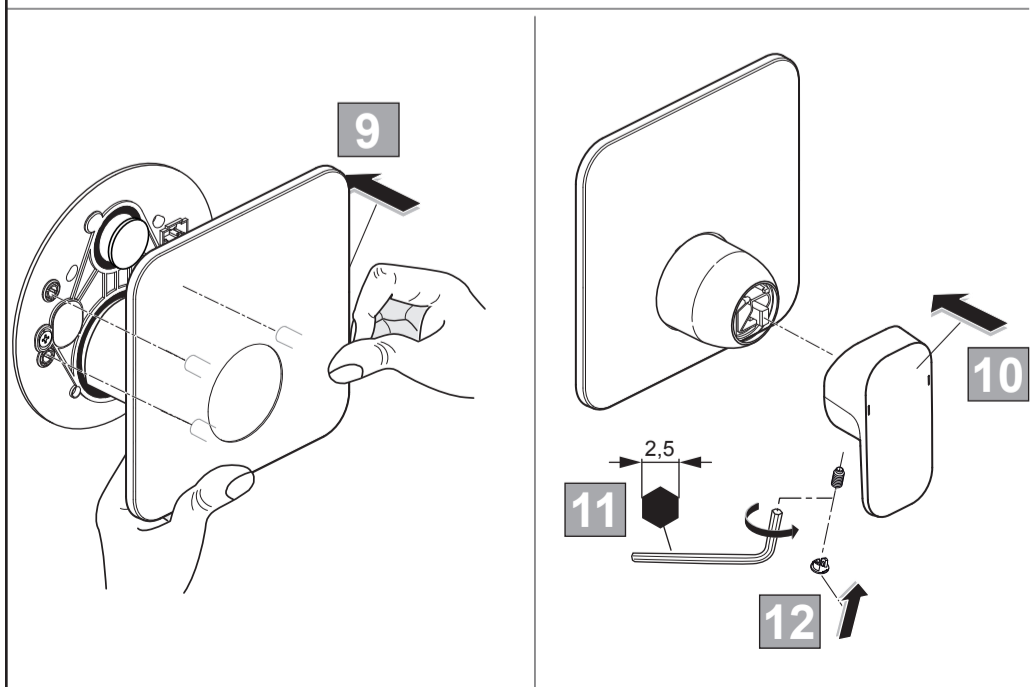

P	bar	0,5	MAX. 10	5	👍	Q (3 bar)
T	°C		MAX. 80	65	👍	l/min
				40		25