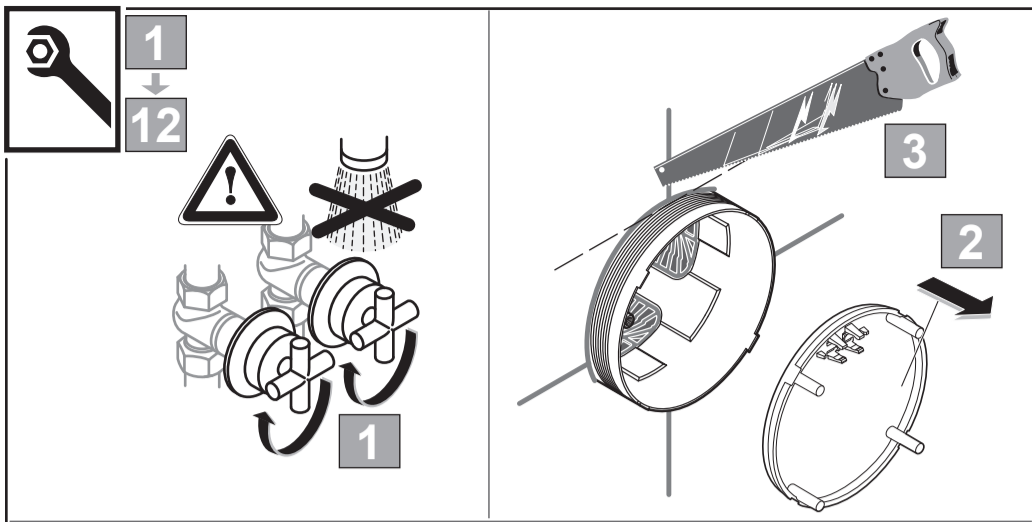

**Tonic II**  
**A 6339 ...**

1214 / A 866 953  
 (+ A 865 612)  
 Made in Germany

Ideal Standard International BVBA  
 Corporate Village - Gent Building  
 Da Vincilaan 2  
 1935 Zaventem  
 Belgium

www.idealstandardinternational.com