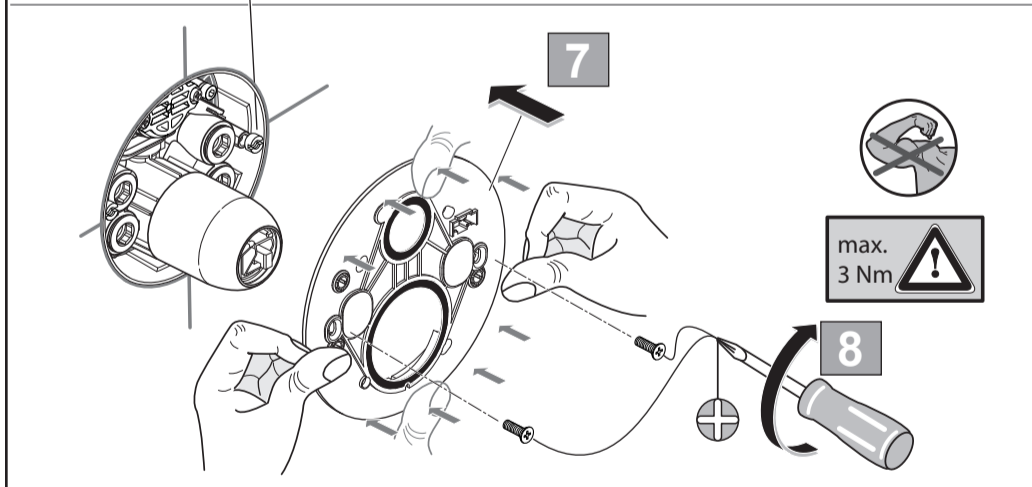

P	bar	0,5	MAX. 10	5	👍	Q (3 bar)
T	°C		MAX. 80	65	👍	l/min
				40		25