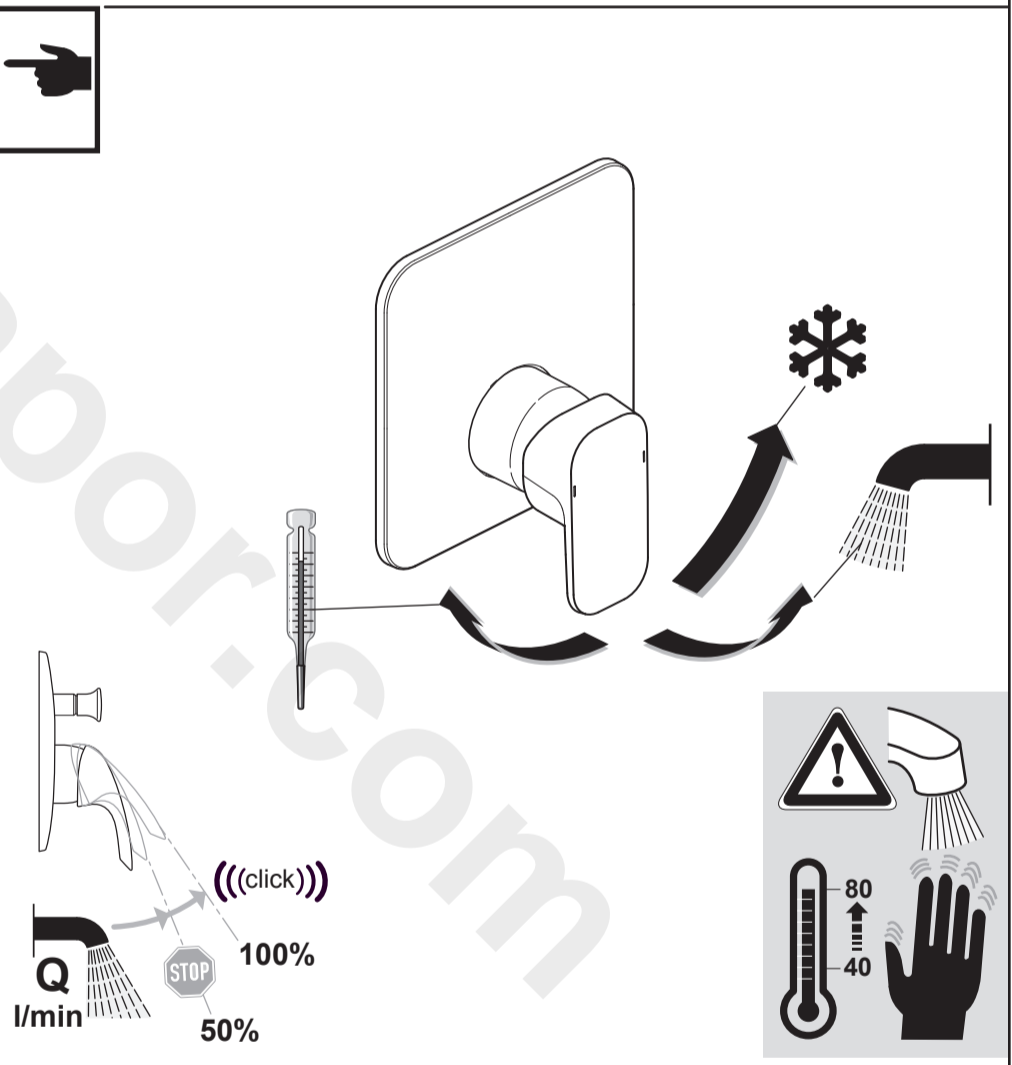

P	bar	0,5	MAX. 10	5	👍	Q (3 bar)
T	°C		MAX. 80	65	👍	l/min
				40		25